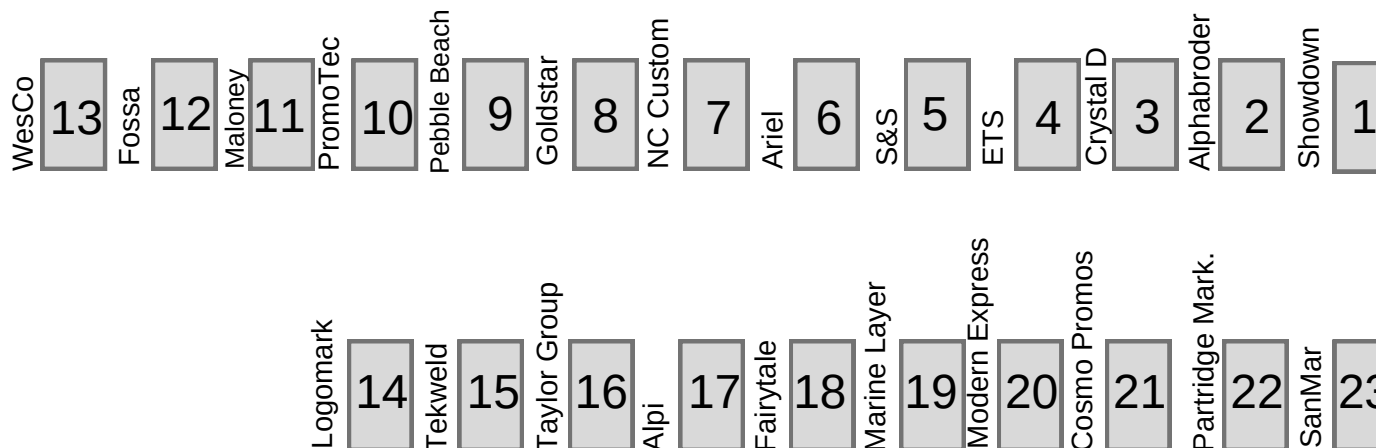

2023 PMANC TRUNK SHOWCASE MAP

Kato Rd.

REGISTER HERE

ENTER HERE

Auburn St

Exhibitors:

- | | | | |
|-----------------------|--------------------------|-------------------------|-----------------------------|
| 1 - Showdown Displays | 7 - NC Custom | 13 - WesCo Marketing | 19 - Marine Layer |
| 2 - Alphabroder | 8 - Goldstar | 14 - Logomark | 20 - Modern Express Courier |
| 3 - Crystal D | 9 - Pebble Beach | 15 - Tekweld | 21 - Cosmo Promos |
| 4 - ETS Express | 10- PromoTec | 16 - Taylor Group | 22 - Partridge Marketing |
| 5 - S&S Activewear | 11- Maloney & Associates | 17 - Alpi International | 23 - SanMar |
| 6 - Ariel Premium | 12 - Fossa Apparel | 18 - Fairytale Brownies | |