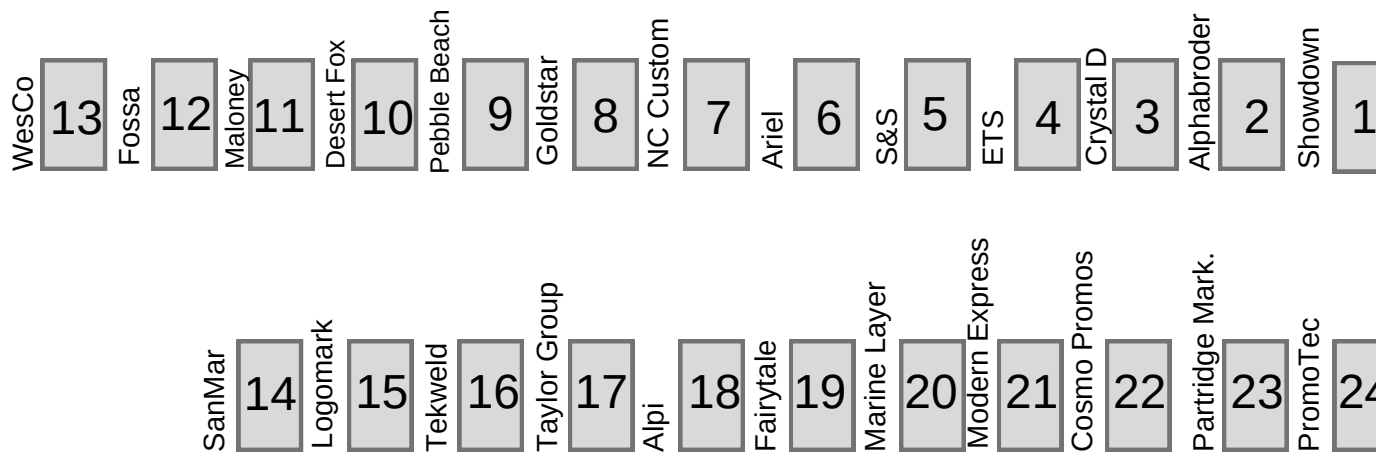

# 2023 PMANC TRUNK SHOWCASE MAP

**Kato Rd.**

**REGISTER HERE**

**ENTER HERE**

**Auburn St**

## Exhibitors:

- |                       |                           |                         |                             |
|-----------------------|---------------------------|-------------------------|-----------------------------|
| 1 - Showdown Displays | 7 - NC Custom             | 13 - WesCo Marketing    | 19 - Fairytale Brownies     |
| 2 - Alphabroder       | 8 - Goldstar              | 14 - SanMar             | 20 - Marine Layer           |
| 3 - Crystal D         | 9 - Pebble Beach          | 15 - Logomark           | 21 - Modern Express Courier |
| 4 - ETS Express       | 10 - Desert Fox Golf      | 16 - Tekweld            | 22 - Cosmo Promos           |
| 5 - S&S Activewear    | 11 - Maloney & Associates | 17 - Taylor Group       | 23 - Partridge Marketing    |
| 6 - Ariel Premium     | 12 - Fossa Apparel        | 18 - Alpi International | 24 - PromoTec               |